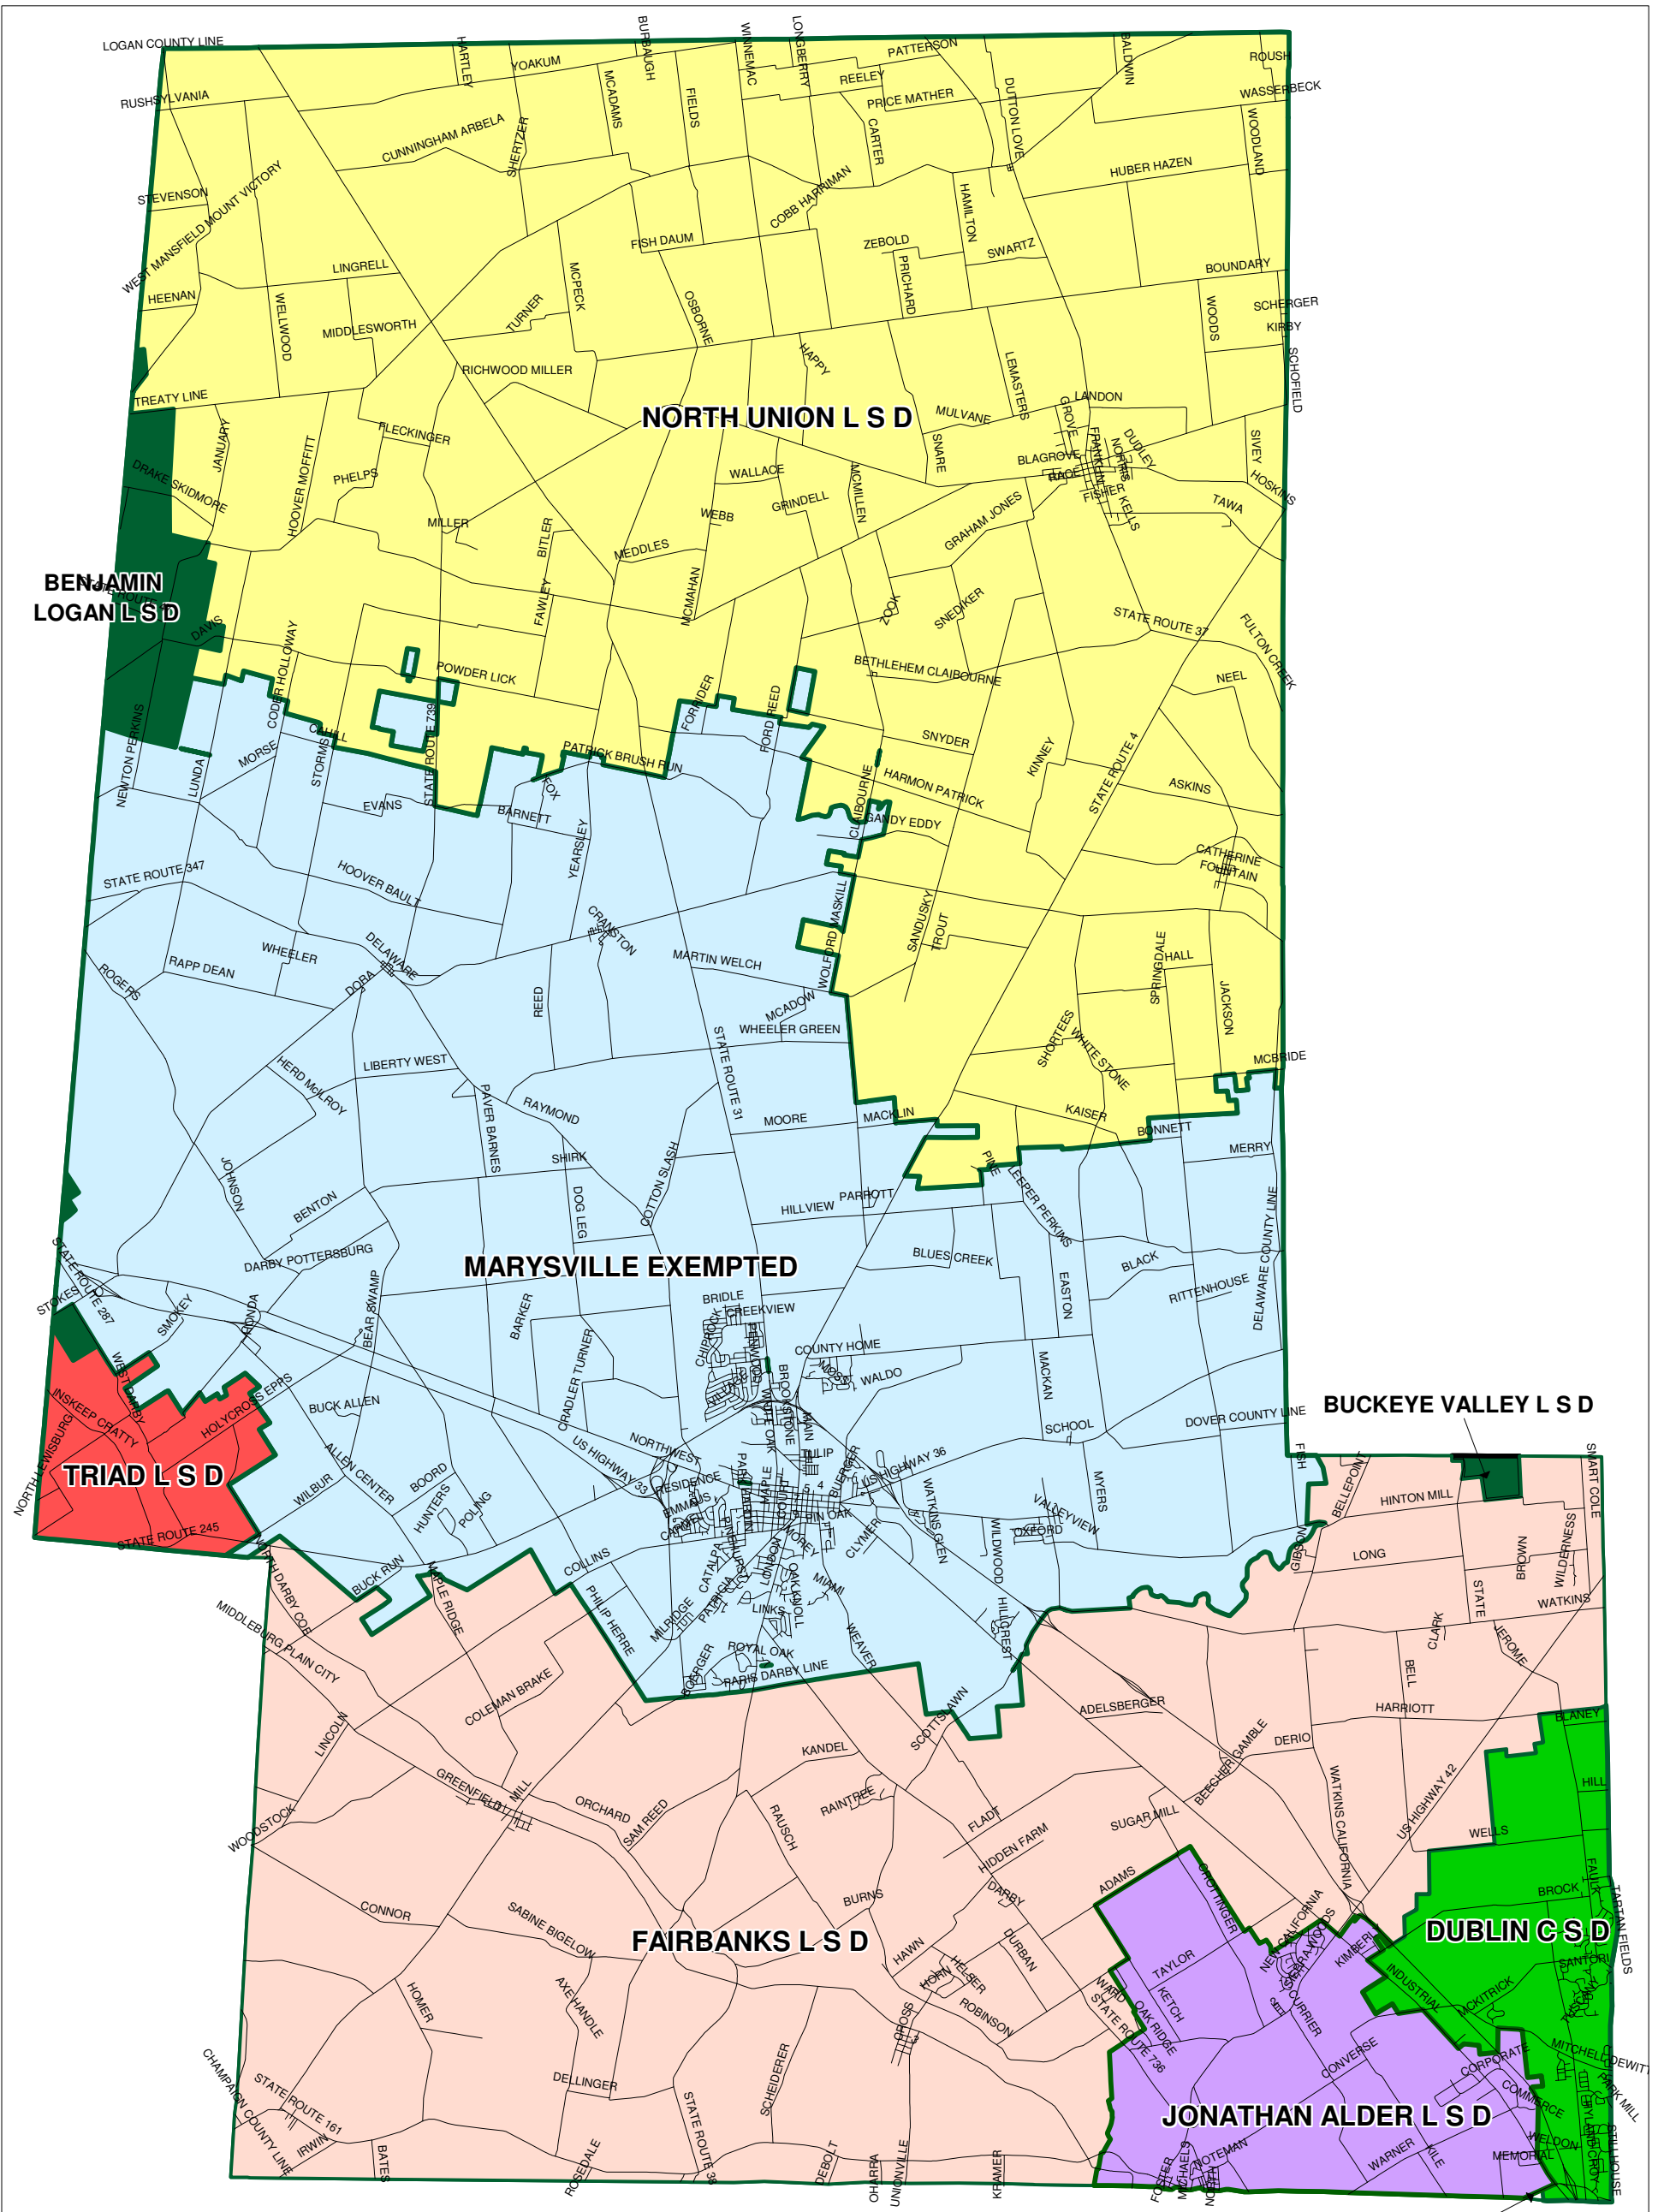

# SCHOOL DISTRICTS IN UNION COUNTY

Dist Code	Name
BLLS	BENJAMIN LOGAN L S D
BVLS	BUCKEYE VALLEY L S D
DBCS	DUBLIN C S D
FBLs	FAIRBANKS L S D
HLCS	HILLIARD C S D
JALS	JONATHAN ALDER L S D
MEVD	MARYSVILLE EXEMPTED
NULS	NORTH UNION L S D
TRLS	TRIAD L S D

This map was produced by the Union County Board of Elections and is believed accurate, but not guaranteed.